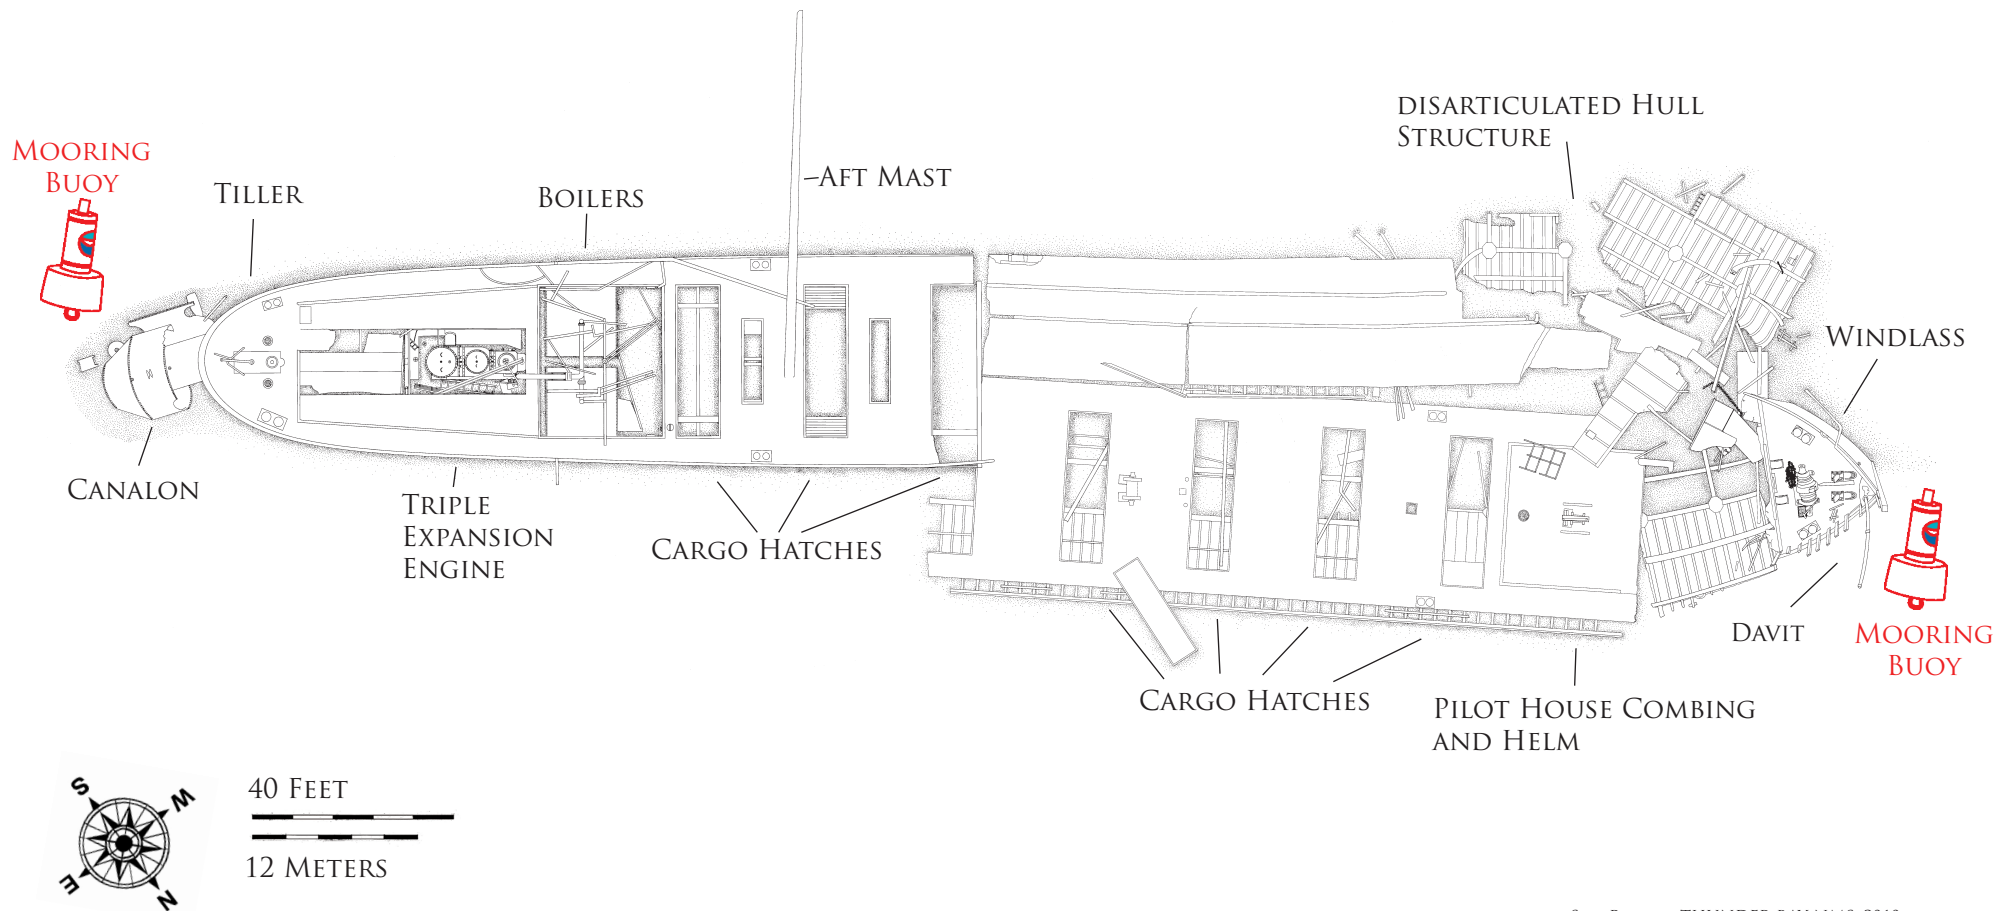

# THUNDER BAY NATIONAL MARINE SANCTUARY

## GRECIAN STEEL BULK FREIGHTER 1891-1906

GPS LOCATION: N44° 58.099' W 83° 11.991' (STERN)  
DEPTH: 100 FEET  
WRECK LENGTH: 300 FEET BEAM: 40 FEET

SITE PLAN BY THUNDER BAY NMS, 2010